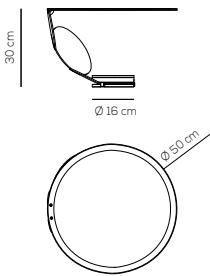

COLOUR

intense black

LT CUT

kg 4,75 m³ 0,133

CUT / DIMMER INCLUDED

Type	Article	Colours	Finishings	Source
LT	CUT XXX	NE intense black	XX	LED 17W - optic ~ 60° beam 3000K

~1376 lm ~81 lm/W
 example composition code **LT CUT XXX NE XX LED**

<p>LT CUT XXX NE XX LED</p>	<p>CUSTOMER _____</p> <p>_____</p>	<p>NOTES _____</p> <p>_____</p>
-----------------------------	------------------------------------	---------------------------------

NOTICE: Luminous flux (lm) and efficacy (lm/W) for all LED luminaires is estimated based on nominal ratings of the LED sources. Technical data could be subject to alteration without notice. Axo Light does not provide legal guarantee for the accuracy of this data sheet.